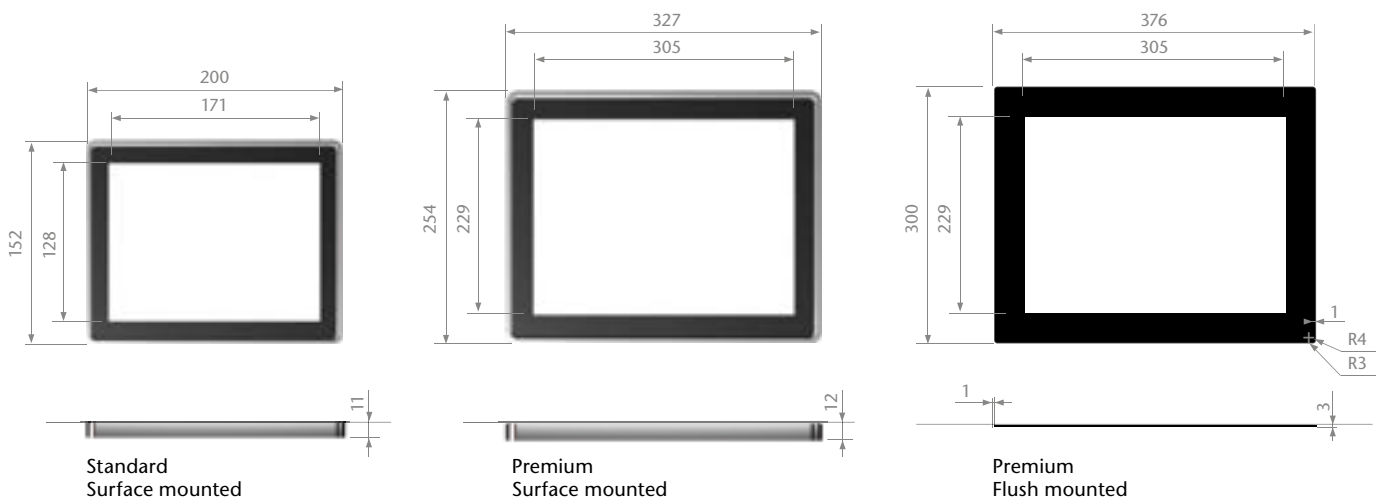

	Standard	Premium	
Mounting	Surface mounted	Surface mounted	Flush mounted
Dimensions	W 200 mm, H 152 mm, D 11 mm	W 327 mm, H 254 mm, D 12 mm	W 376 mm, H 300 mm, D 3 mm
Display area	171 mm x 128 mm	305 mm x 229 mm	305 mm x 229 mm
Diagonal size	21 cm (8.4 inches)	38 cm (15 inches)	38 cm (15 inches)
Resolution	640 x 480 pixels	1024 x 768 pixels	1024 x 768 pixels
Luminance	450 cd/m ² typical	350 cd/m ² typical	350 cd/m ² typical
Contrast	600:1	500:1	500:1
Viewing angle: Horizontal Vertical	80° 60°	80° 60°	80° 60°
Drive system	a-Si TFT active matrix	a-Si TFT active matrix	a-Si TFT active matrix
Display colors	262.144 colour equivalent to a resolution of 18 bit	16 M (million) of colour equivalent to a resolution of 24 bit	16 M (million) of colour equivalent to a resolution of 24 bit
Weight	330 g	970 g	970 g
Polarizer surface	Clear	Anti-glare	Anti-glare
Response time	25 ms	18 ms	18 ms
Power supply	230 VAC	230 VAC	230 VAC
Backlight	1 ccfl (lifetime 50 000 h)	ccfl (lifetime 50 000 h)	ccfl (lifetime 50 000 h)
Flash memory	1 GB	8 GB	8 GB